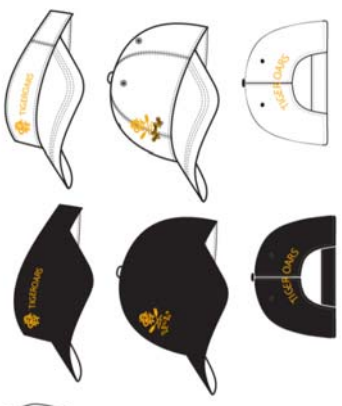

MENS

WOMENS

SINGLET AND SHORTS

SPLASHBACK VESTS
Plastisol back print, embroidered
or sublimation printed front

OAR SOME

LIGHTWEIGHT UPF50+ SUN TOPS
Available in short sleeved or long
sleeved. With or without mesh side
panels. Can be sublimation printed

BODYHUGGER TOPS
Available in poly/cotton lycra,
supplex lycra or sorbtek lycra.
Long or short sleeved.

HEADWEAR

HOODIES
Full zip or no zip

SINGLET AND SHORTS