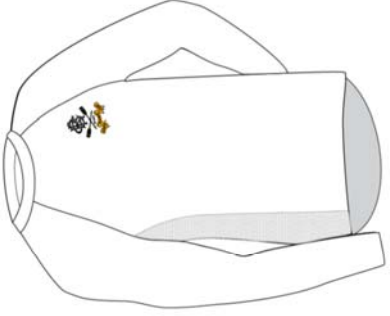

MENS

WOMENS

SINGLET AND SHORTS

SPLASHBACK VESTS
Plastisol back print, embroidered
or sublimation printed front

OAR SOME

LIGHTWEIGHT UPF50+ SUN TOPS
Available in short sleeved or long
sleeved. With or without mesh side
panels. Can be sublimation printed

BODYHUGGER TOPS
Available in poly/cotton lycra,
supplex lycra or sorbtek lycra.
Long or short sleeved.

HEADWEAR

HOODIES
Full zip or no zip

SINGLET AND SHORTS