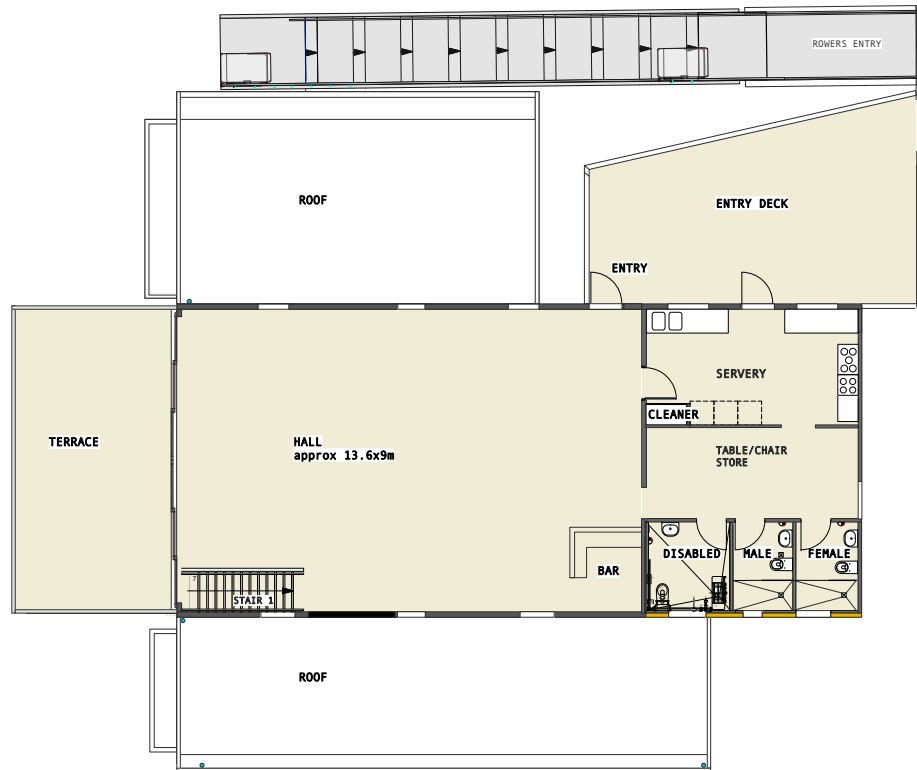

WATER BELOW

ACCESS LOWER LEVEL

ACCESS PATH

ELKINGTON PARK

ROOF

ENTRY TERRACE

BALCONY

HALL
13.5x9.0 approx

SERVERY

STORE

VOID

BAR

ROOF

WHITE STREET

DETAIL HALL PLAN